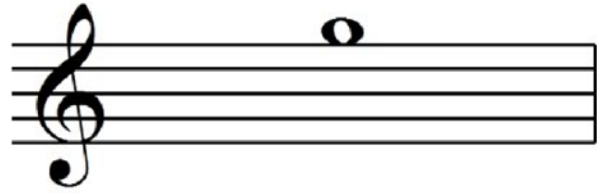

### Third Degree Belts

A musical staff in treble clef showing a sequence of notes: Bb, C#, G, G, G, F#, Eb. The notes C#, G, G, G, and F# are grouped into five colored vertical blocks: yellow, green, blue, red, and brown. The final note Eb is on a grey background.

# Fingering Charts

(organized by recorder belt)

E

2nd Degree Blue

F

2nd Degree Red

G #

2nd Degree Brown

B b

2nd Degree Black  
3rd Degree White

C #

3rd Degree Yellow

# Fingering Charts

(organized by recorder belt)

G

3rd Degree Green, Blue, Red

C #

3rd Degree Brown

F #

3rd Degree Brown